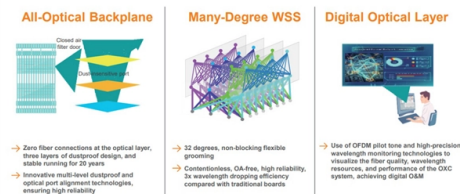

## Overview

Huawei OptiXaccess S1016-L power module is to provide data transmission and remote power supply for terminals by connecting to photoelectric composite cables. It is applicable to indoor scenarios where terminals such as ONUs, APs, and cameras are difficult to obtain power supply. Huawei EchoLife series provides intelligent routing-type Optical Network Terminals (ONT) in Huawei's FTTH solution that provides ultra-broadband access for home users by using GPON technology. Build in Dynamic IC, Charger IC & Power fuse for rapid charging and over charge protection. Help others learn more about this product by uploading a video! Amazon. com Voluntary 30-Day Return Guarantee: You can return many items you have purchased within 30 days following. Table 1 lists the switch models supporting a 1150 W AC PoE power module. If the switch is installed in a. HUAWEI PAC600S12-CB is a power module with excellent performance for Huawei Switch. Q: Are the products you sell new and original?