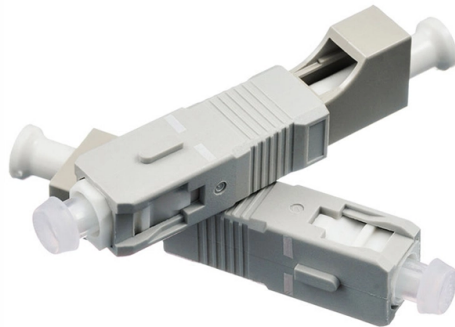

## Overview

FiberMania's 19" Rack Mount Optical Distribution Frame (ODF) features 6×12F splice modules with 72 SC ports, delivering organized, high-density fiber management for data centers, enterprise networks, and telecom facilities. Durable metal construction and modular design ensure reliable performance. Fiber distribution hardware manages each fiber and connection point that is associated with active electronics. Why do operators, designers, and installers use additional fiber optic hardware racks for cable and fiber management?

The active electronics are the most expensive part of the. DIGISOL Optical Distribution Frame provides cable interconnections between communication facilities which can integrate fiber splicing, fiber termination, fiber optic adapters and connectors in single unit for High Density capacity designed for 24 core to 144 core. Easy installation for individual. ODF is used in the terminal access link of FTTH system. It is a device that splices, distributes, and splits optical fibers and provides protection and management of optical fibers.