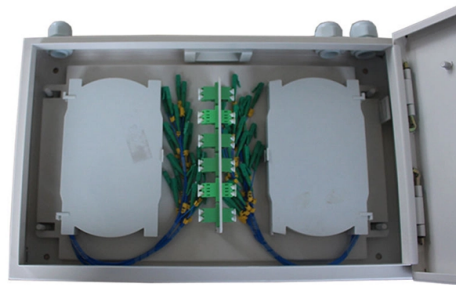

Comoros Industrial Network Switches

Overview

A 4-port Gigabit electrical port + 2-port Gigabit FX optical port industrial-grade Ethernet switch, supporting four 100Base-T/1000Base-TX electrical ports and two 1000Base-X optical ports. The product complies with FCC, CE, and RoHS standards. 6Wresearch actively monitors the Comoros Network Switches Market and publishes its comprehensive annual report, highlighting emerging trends, growth drivers, revenue analysis, and forecast outlook. Our insights help businesses to make data-backed strategic decisions with ongoing market dynamics. The MokerLink 5 Port Gigabit Industrial DIN-Rail Network Switch delivers superior performance and reliability, designed to thrive in the most demanding environments. Excluding Shipping & Custom charges (Shipping and custom charges will be calculated on checkout) This product is not Fulfilled by. With over 25 years of expertise, Maisvch offers a comprehensive range of industrial communication products designed to support IIoT and Industry 4. The JXRD24GS-M-SFP switch operates over a wide. It delivers 90W on all 8 ports simultaneously, with a total PoE budget of 720W. Plus, with 2 SFP ports offering up to 2. Need less power now?

Comoros Gigabit Layer 2 Managed Industrial Switch with 2 Fiber Ports ...

A 4-port Gigabit electrical port + 2-port Gigabit FX optical port industrial-grade Ethernet switch, supporting four 100Base-T/1000Base-TX electrical ports and two 1000Base-X optical ports. The